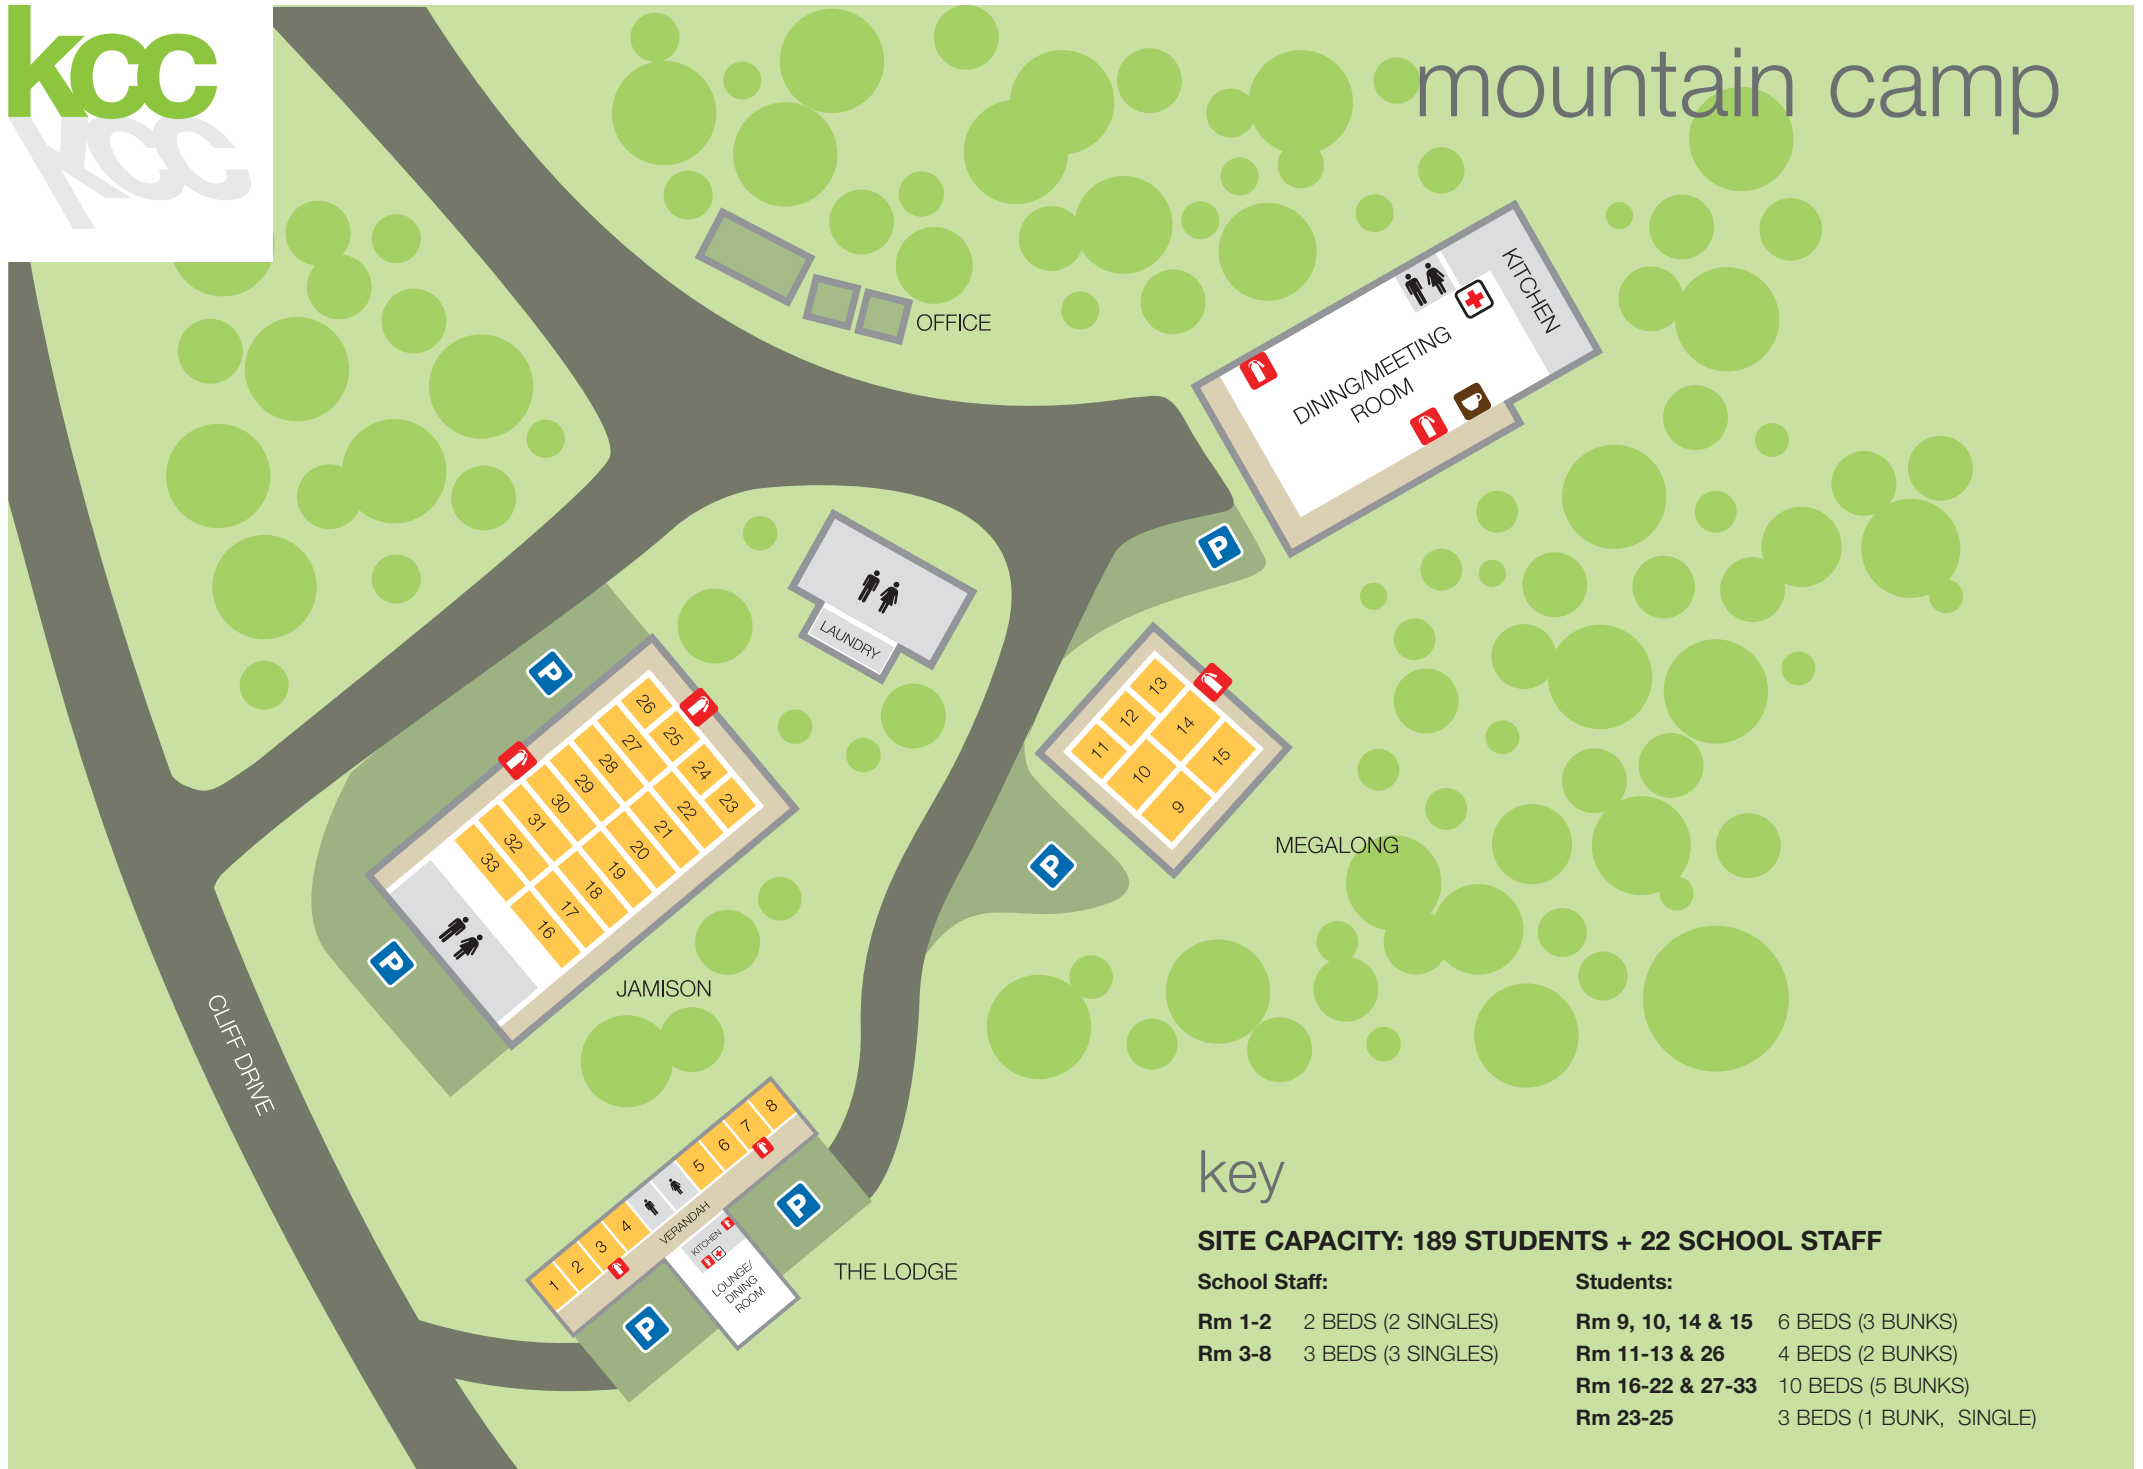

mountain camp

key

SITE CAPACITY: 189 STUDENTS + 22 SCHOOL STAFF

School Staff:

- Rm 1-2** 2 BEDS (2 SINGLES)
- Rm 3-8** 3 BEDS (3 SINGLES)

Students:

- Rm 9, 10, 14 & 15** 6 BEDS (3 BUNKS)
- Rm 11-13 & 26** 4 BEDS (2 BUNKS)
- Rm 16-22 & 27-33** 10 BEDS (5 BUNKS)
- Rm 23-25** 3 BEDS (1 BUNK, SINGLE)